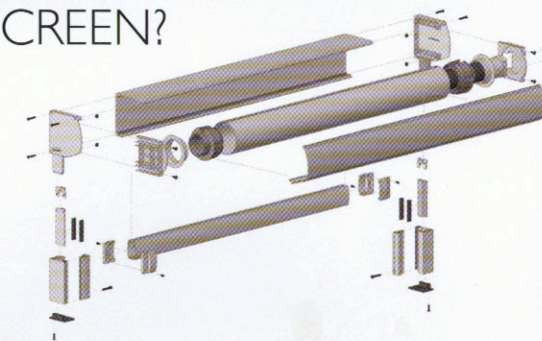

WHY CHOOSE THE LIFESTYLE ROLLER SCREEN?

- *Up to 85% Light Control & Shade Factor*
- *Up to 95% Heat Control & UV Block*
- *High velocity wind resistance - 154kg loading*
- *Interlocking zip track*
- *Reduce energy consumption all year round*
- *Daytime privacy*
- *Each screen is tailor made to the customers exact specifications*
- *A wide range of fabric colours to suit even the most discerning critic*
- *Extruded aluminium guides, rails & pelmets available in a wide range of Dulux powder coat colours*
- *European design and flair made tough in Australia*