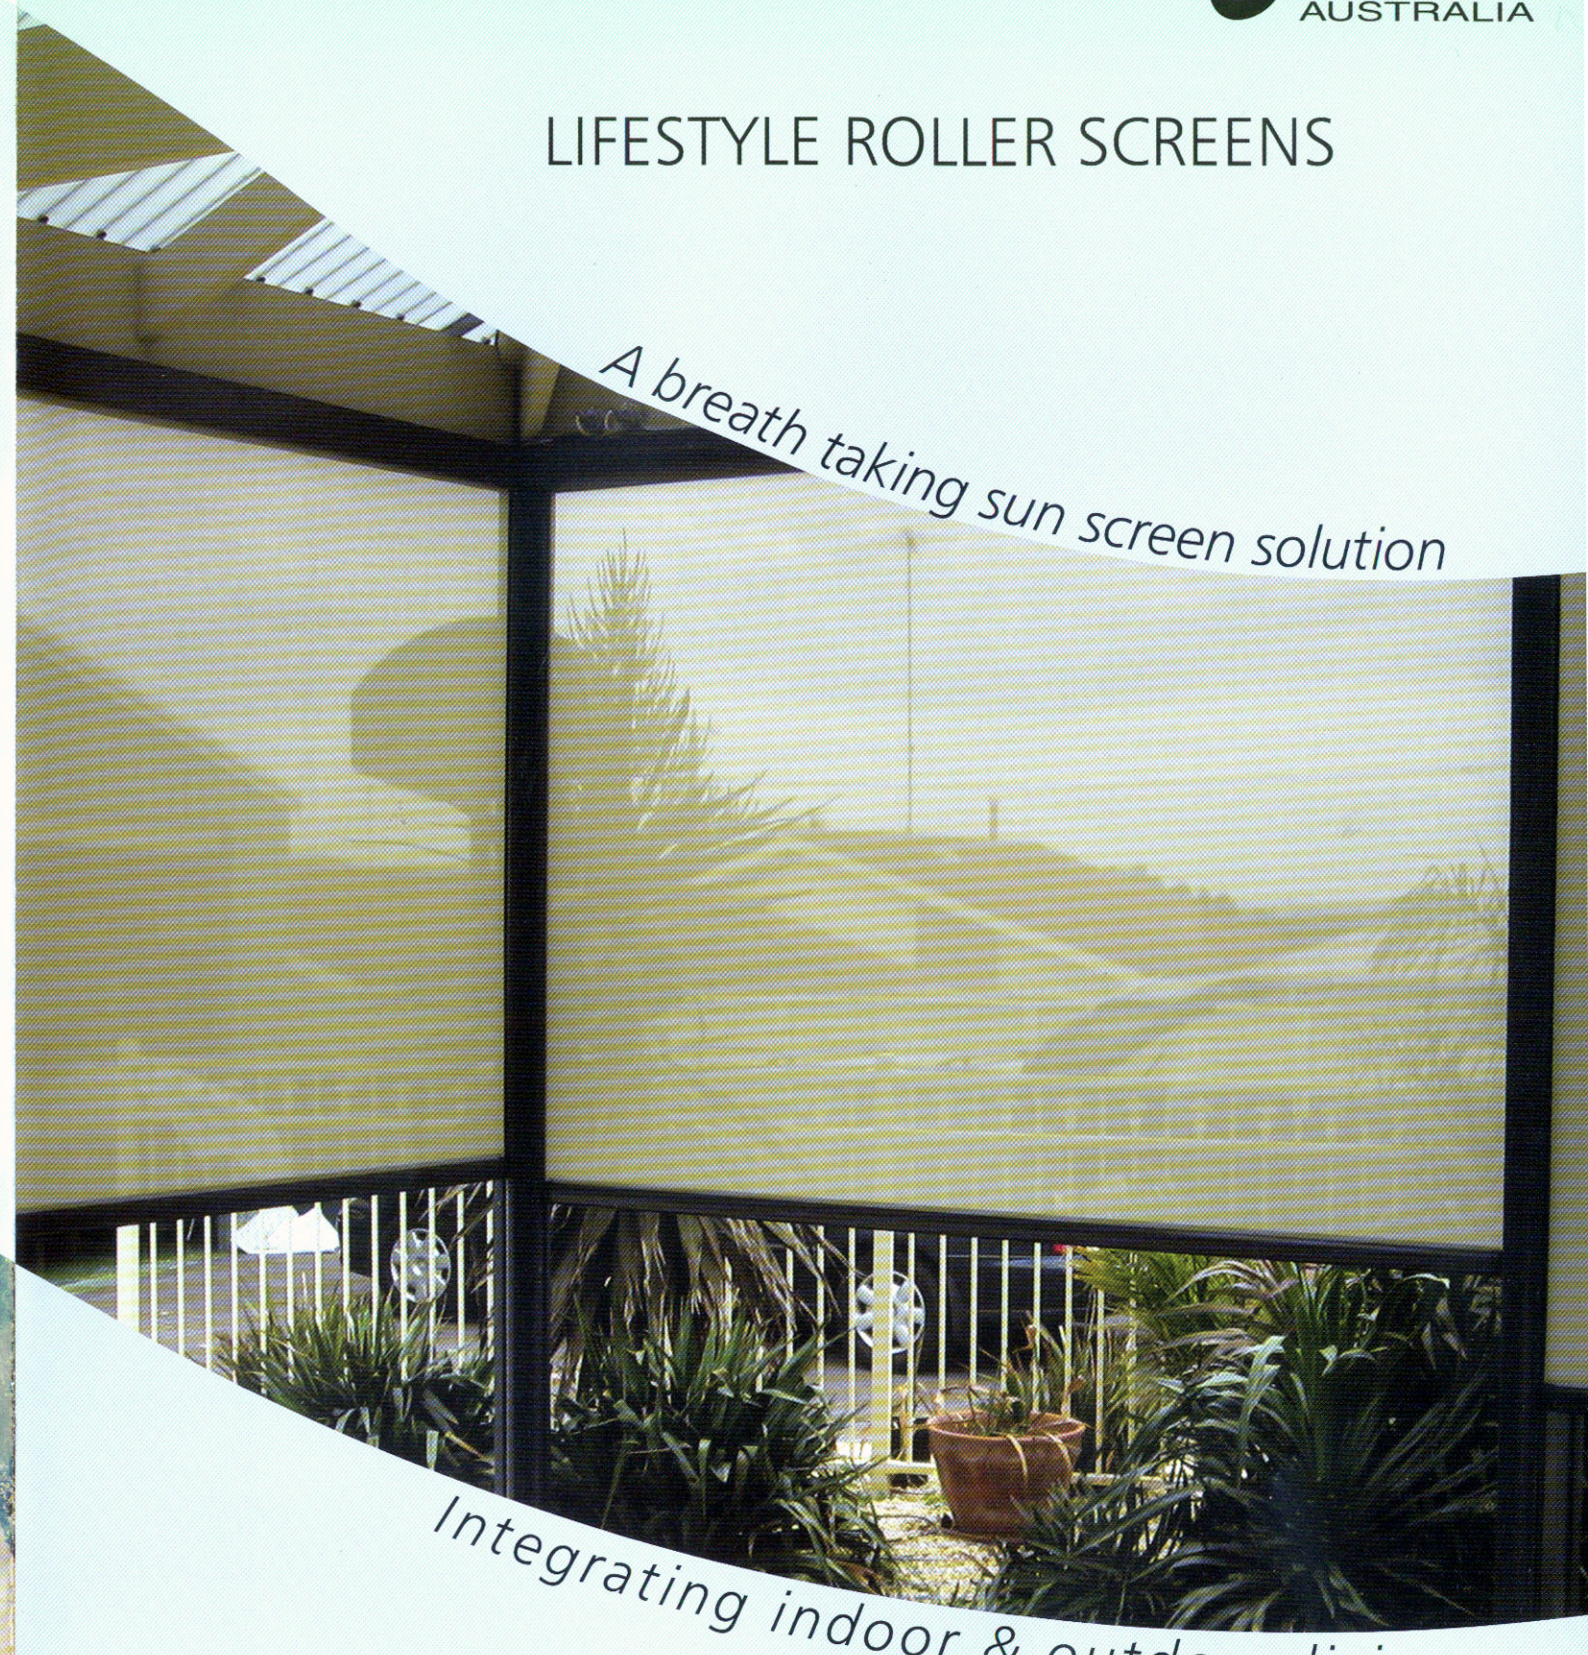

FULLY AUSTRALIAN MADE AND AUSTRALIAN OWNED

AUSTRALIAN MADE

LIFESTYLE ROLLER SCREENS

A breath taking sun screen solution

Integrating indoor & outdoor living.

Sandstock
RETRACTABLE AWNINGS, BLINDS AND SHUTTERS

The most technologically advanced, affordable & quality driven external roller screen on the market!

SHADE & CLIMATE CONTROL WITH STYLE

Lifestyle external Roller Screens are an effective way to give your home the lifestyle and comfort you deserve.

Conveniently operated from anywhere in the home at the touch of a button. Lifestyle roller screens allow you to control the amount of sunlight and ventilation with complete privacy without sacrificing your view.